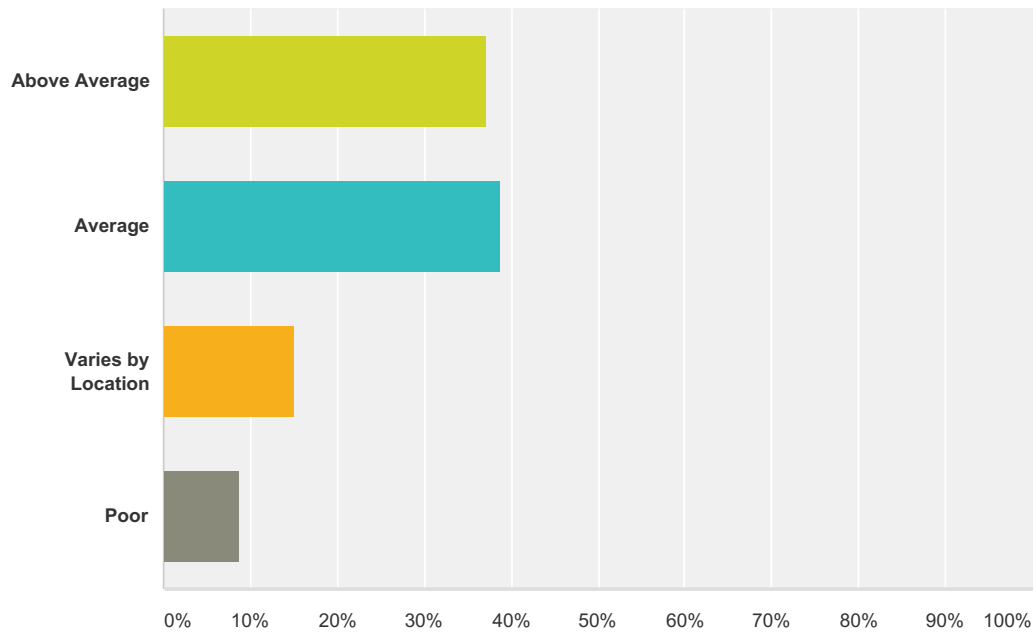

Q13 How would you rate our overall maintenance practices?

Answered: 419 Skipped: 66

Answer Choices	Responses
Above Average	37.23% 156
Average	38.90% 163
Varies by Location	15.04% 63
Poor	8.83% 37
Total	419