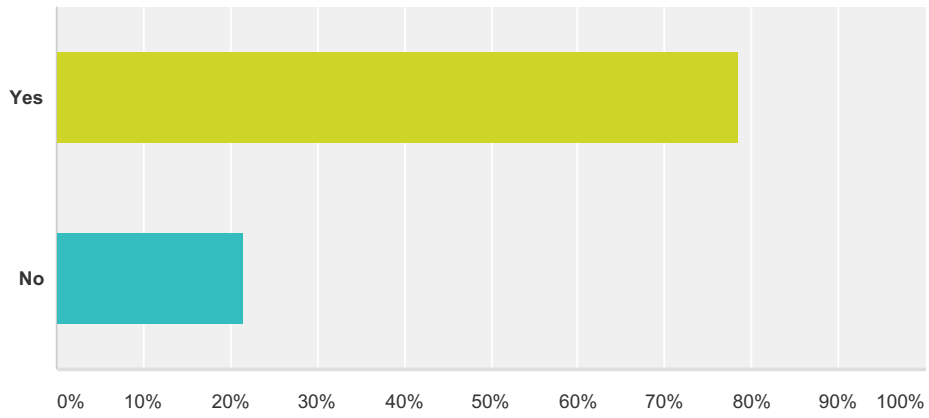

Q6 Would you like to see additional USB outlets in the cab and bunk of the tractor?

Answered: 452 Skipped: 33

Answer Choices	Responses	
Yes	78.54%	355
No	21.46%	97
Total		452