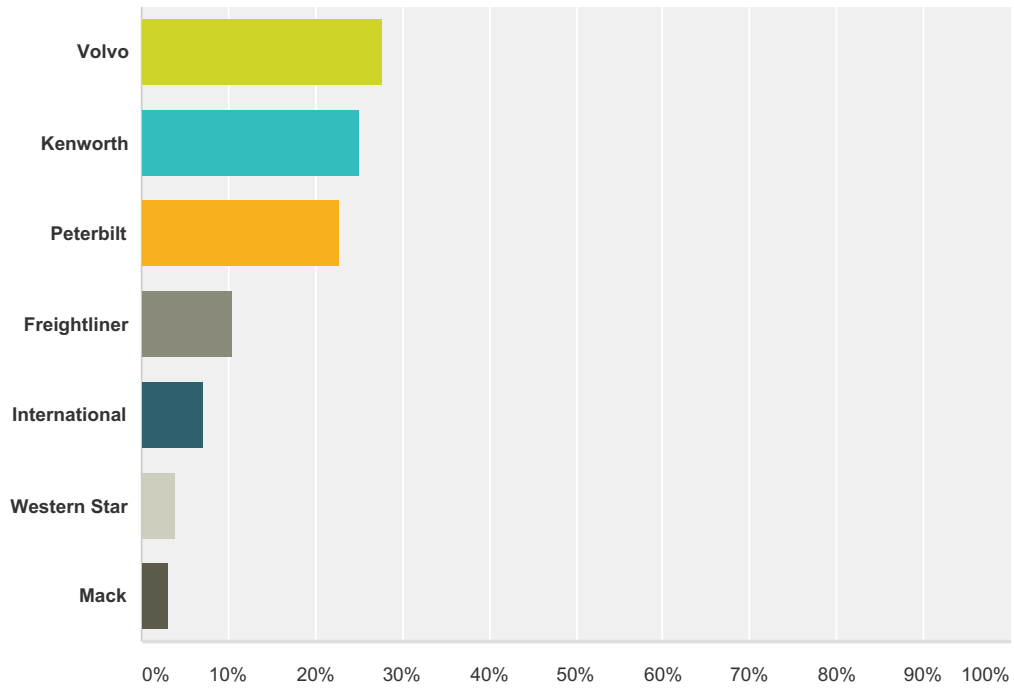

Q1 What brand of tractor would you prefer?

Answered: 485 Skipped: 0

Answer Choices	Responses
Volvo	27.84% 135
Kenworth	24.95% 121
Peterbilt	22.68% 110
Freightliner	10.52% 51
International	7.01% 34
Western Star	3.92% 19
Mack	3.09% 15
Total	485

Q2 Which transmission would you prefer?

Answered: 485 Skipped: 0

Answer Choices	Responses
Automatic	23.51% 114
Manual	76.49% 371
Total	485

Q3 Are you satisfied with the current driver's seat?

Answered: 473 Skipped: 12