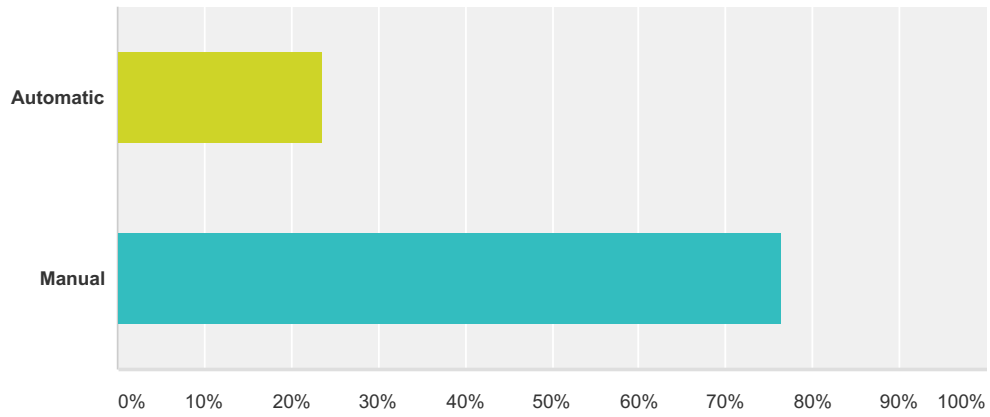

Q1 What brand of tractor would you prefer?

Answered: 485 Skipped: 0

Answer Choices	Responses
Volvo	27.84% 135
Kenworth	24.95% 121
Peterbilt	22.68% 110
Freightliner	10.52% 51
International	7.01% 34
Western Star	3.92% 19
Mack	3.09% 15
Total	485

Q2 Which transmission would you prefer?

Answered: 485 Skipped: 0

Answer Choices	Responses
Automatic	23.51% 114
Manual	76.49% 371
Total	485

Q3 Are you satisfied with the current driver's seat?

Answered: 473 Skipped: 12