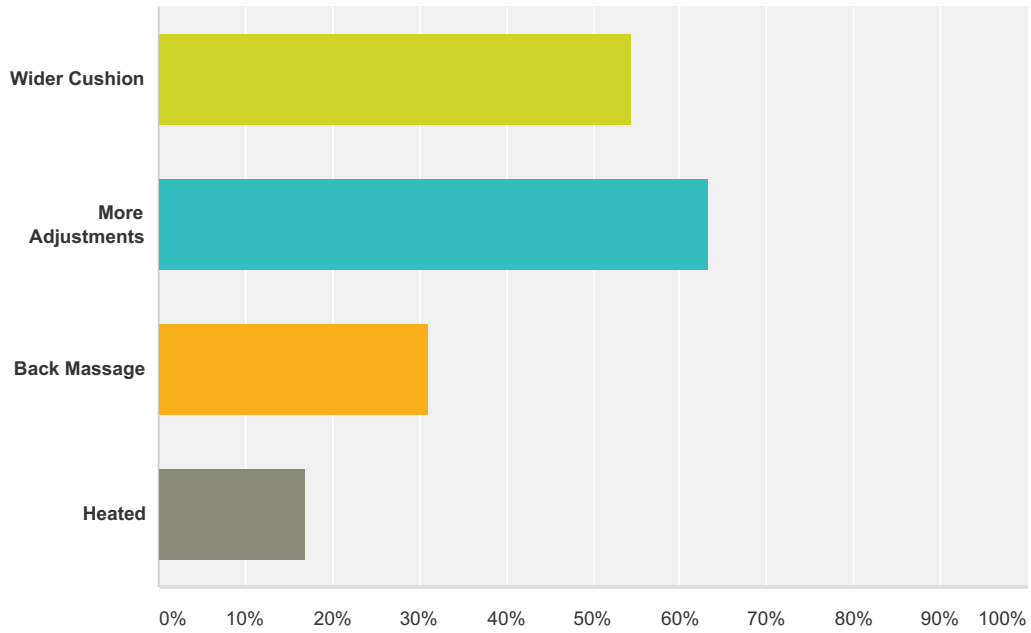

Q2 Which transmission would you prefer?

Answered: 485 Skipped: 0

Answer Choices	Responses
Automatic	23.51% 114
Manual	76.49% 371
Total	485

Q3 Are you satisfied with the current driver's seat?

Answered: 473 Skipped: 12

Answer Choices	Responses	
Yes	49.47%	234
No	50.53%	239
Total		473

Q4 If you answered no, what would you like to see?

Answered: 231 Skipped: 254

Answer Choices	Responses	Count
Wider Cushion	54.55%	126
More Adjustments	63.20%	146
Back Massage	31.17%	72
Heated	16.88%	39
Total Respondents: 231		