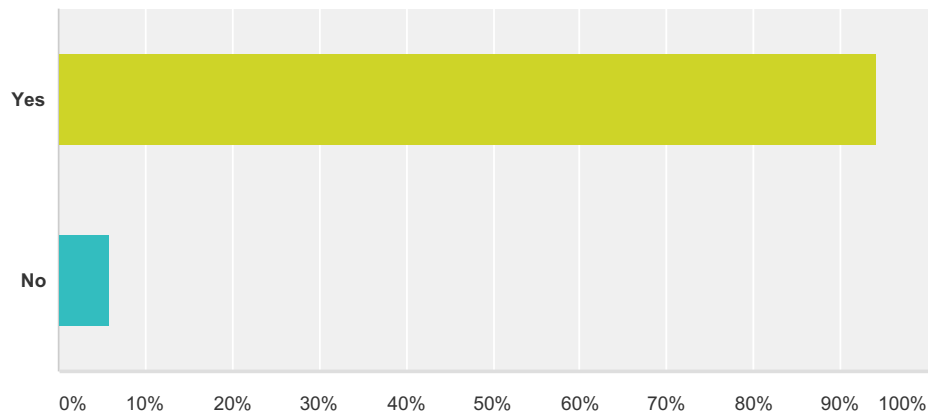

Q6 Would you like to see additional USB outlets in the cab and bunk of the tractor?

Answered: 452 Skipped: 33

Answer Choices	Responses	
Yes	78.54%	355
No	21.46%	97
Total		452

Q7 Are you subscribed to SAT radio?

Answered: 452 Skipped: 33

Answer Choices	Responses
Yes	44.47% 201
No	55.53% 251
Total	452

Q8 Would you like to see factory installed inverters?

Answered: 452 Skipped: 33

Answer Choices	Responses
Yes	94.25% 426
No	5.75% 26
Total	452