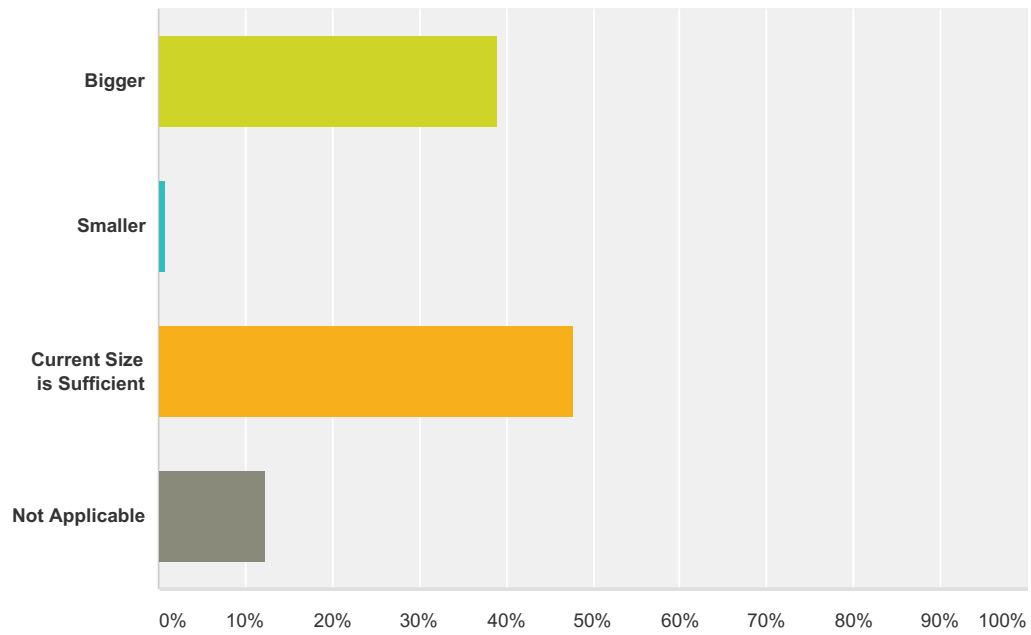

Answer Choices	Responses	
Yes	49.47%	234
No	50.53%	239
Total		473

Q4 If you answered no, what would you like to see?

Answered: 231 Skipped: 254

Answer Choices	Responses	Count
Wider Cushion	54.55%	126
More Adjustments	63.20%	146
Back Massage	31.17%	72
Heated	16.88%	39
Total Respondents: 231		

Q5 How would you rate bunk size? In your opinion the bunk needs to be:

Answered: 452 Skipped: 33

Answer Choices	Responses
Bigger	38.94% 176
Smaller	0.88% 4
Current Size is Sufficient	47.79% 216
Not Applicable	12.39% 56
Total	452