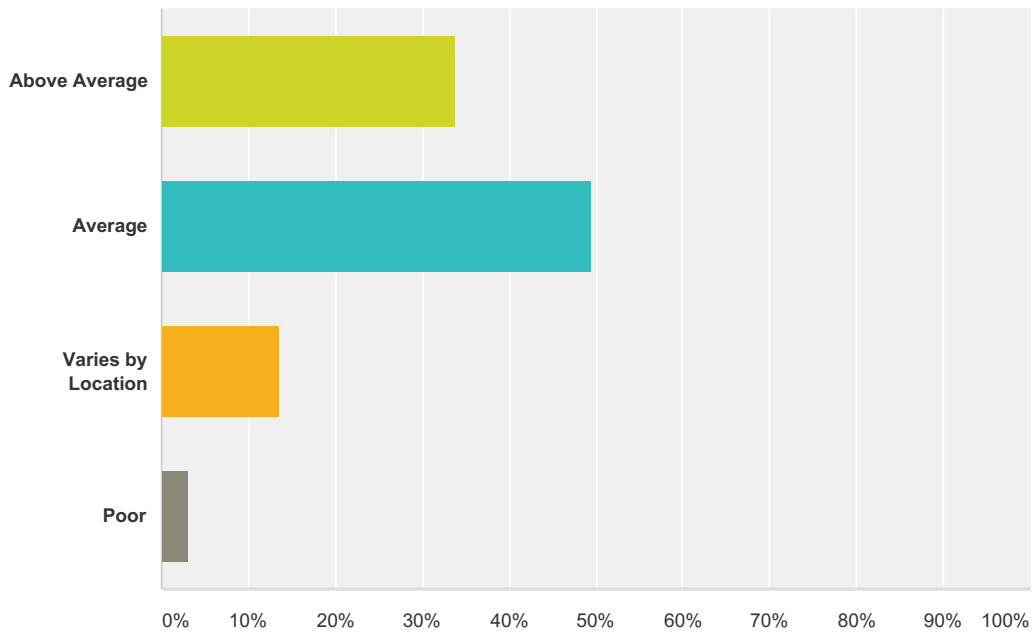

Q12 How would you rate the overall quality of our equipment?

Answered: 419 Skipped: 66

Answer Choices	Responses
Above Average	33.89% 142
Average	49.40% 207
Varies by Location	13.60% 57
Poor	3.10% 13
Total	419